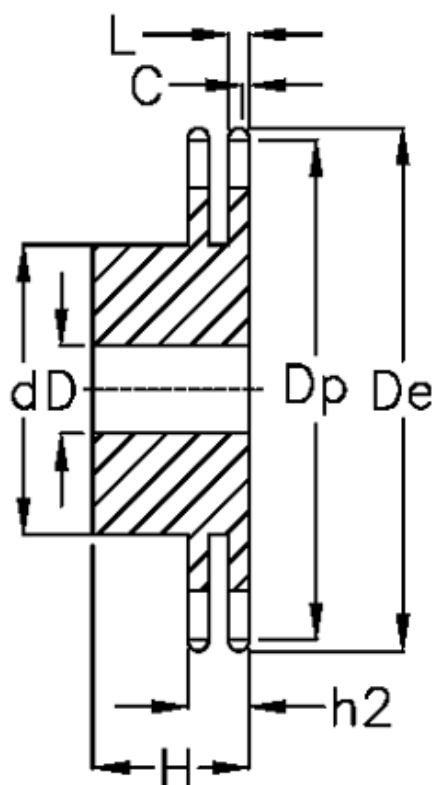

Data Sheet

Article number: 616012008030

Description: Sprocket 16 B-2 Z=30 duplex
predrilled

Measures

C = 2.5
d = *130
D = 25±0,5

De = 254
Dp = 243

For chain size = 1" x 17,02 mm

For chain type = 16 B-2

H = 70

h2 = 47.7

L = 15.8

Number of teeth = 30